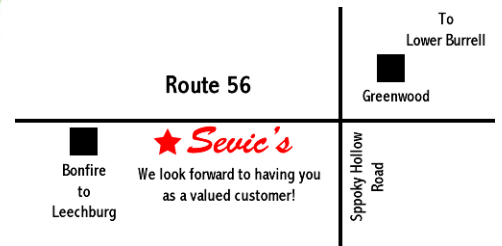

$2 off

A Yard of Mulch

With this coupon. Not valid with other offers or prior purchases.

10% off

In-Stock EP Henry
Wall & Paver Stone

With this coupon. Not valid with other offers or prior purchases.

$5 off Delivery

OR

$25 off Any Block Delivery

With this coupon. Not valid with other offers or prior purchases.

free

Shovel

With purchase of 3 yards of mulch

With this coupon. Not valid with other offers or prior purchases.